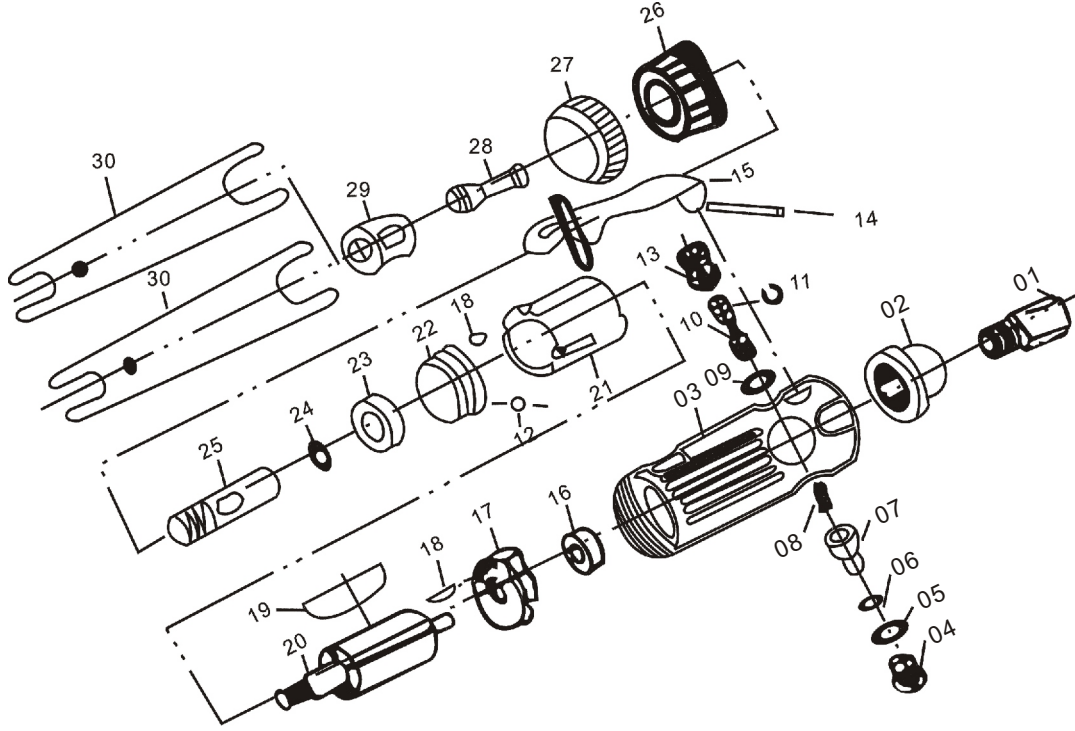

AT-7033 **GAV** HAVALI KALIPÇI TAŞLAMA

Part No.	Description	Qty.
01	Air Inlet	1
02	Muffle Cover	1
03	Housing	1
04	Valve Plug	1
05	O-Ring	1
06	O-Ring	1
07	Air Regulator	1
08	Spring	1
09	O-Ring	1
10	Valve Stem	1
11	O-Ring	1
12	Steel Ball	1
13	Valve Bushing	1
14	Pin	1
15	Trigger	1

Part No.	Description	Qty.
16	Bearing	1
17	End Plate	1
18	Pin	2
19	Rotor Blade	4
20	Rotor	1
21	Cylinder	1
22	Front Plate	1
23	Bearing	1
24	Washer	1
25	Collet Holder	1
26	Retainer	1
27	Housing Cap	1
28	Collet	1
29	Cap	1
30	Wrench	2